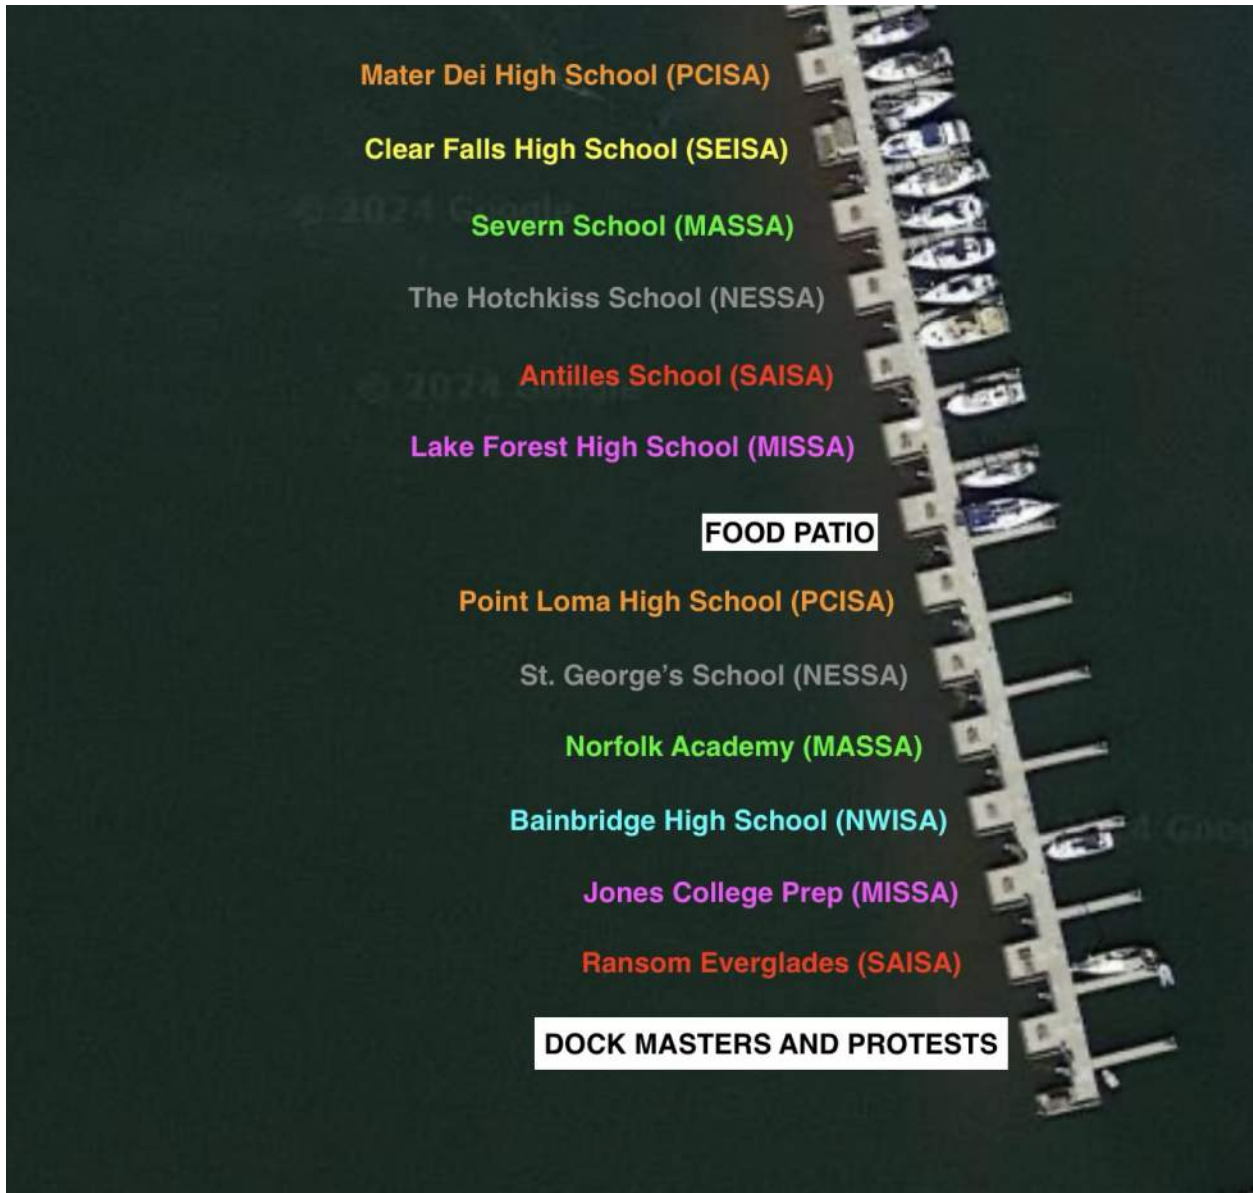

Oak Harbor Marina Map

- Dock Layout
- Amenities

- | | | |
|----------------|----------------------|-------------|
| Picnic Patios | Storage Area | Launch Ramp |
| Rotation Docks | Rigging/Staging Area | |

Check in at Oak Harbor Yacht Club at top right of the map. Competitors' meeting and awards will be on the lawn south of OHYC in Catalina Park unless weather makes it necessary to relocate to OHYC upstairs ballroom.

Detailed View of Launch Ramp Area

- Ramp
 - Downwind side for event launching and other side for public
 - Attempt to launch and sail away quickly as a group
 - If needed, boats can be launched and towed with sails down to F dock (outer rotation dock, last 6 slips, faster exit)
- Storage area is next to Oak Harbor Youth Sailing Loft where FJs will be compactly parked on dollies overnight.

Detailed View - F dock

- Outer Dock Picnic Patios
 - 1 per team (assigned)
 - Tents available
 - 1 patio for race organization
 - 1 for food & BBQs
- Rotation docks (slips 52-46)
- Marina entrance/exit
 - Dockmasters on F dock with megaphone will manage traffic at end of rotation dock