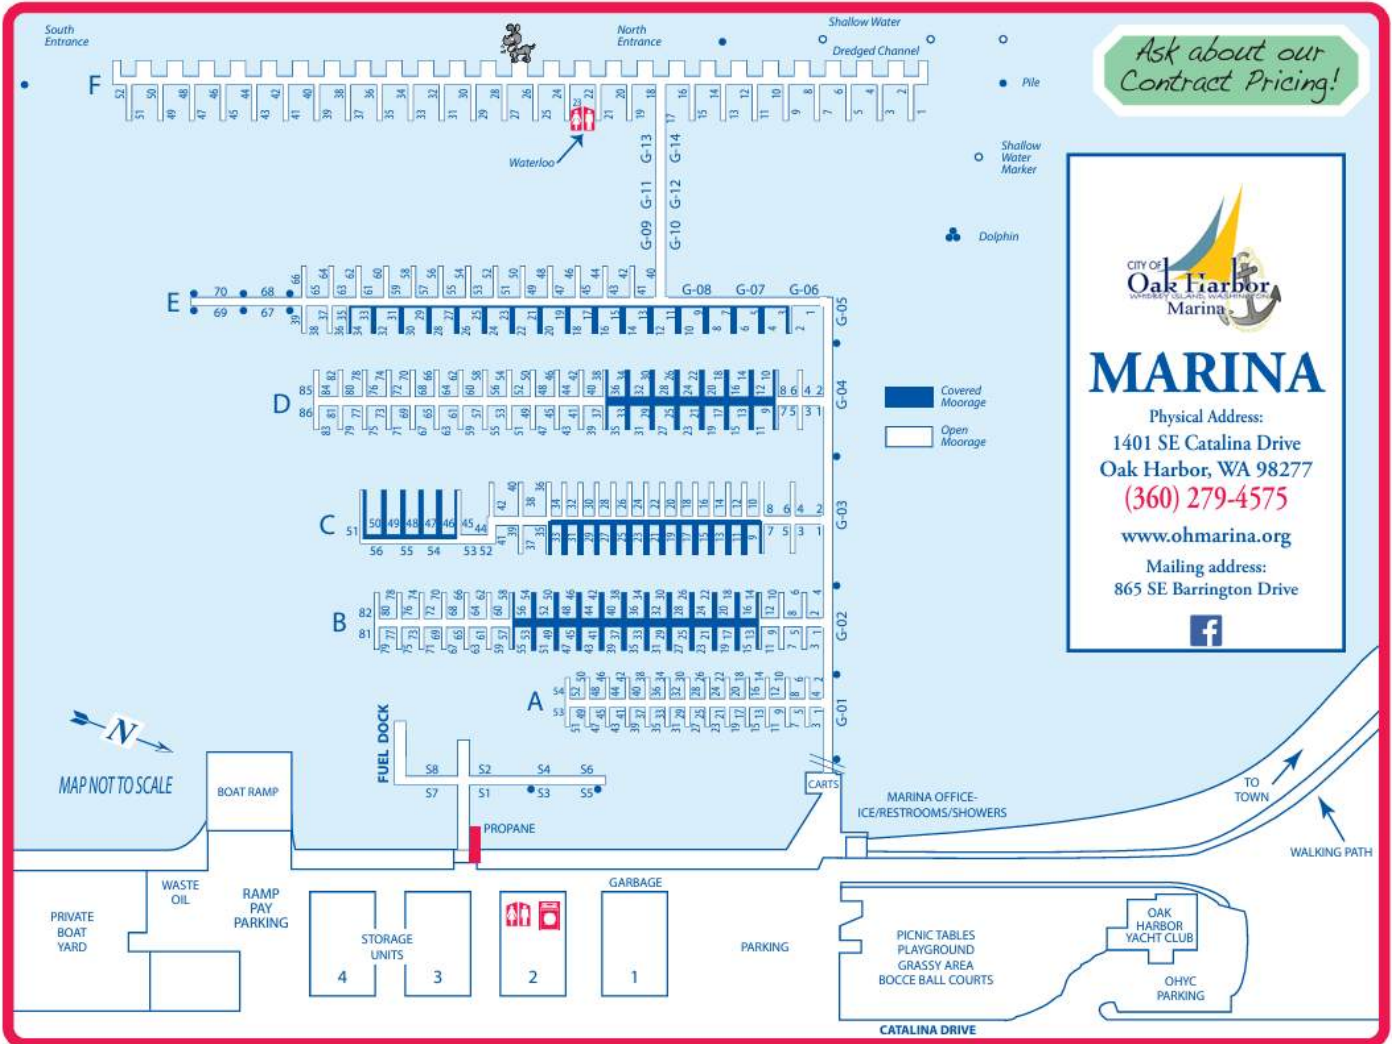

Maps for 2024 ISSA Baker Team Race National Championship

Ask about our Contract Pricing!

CITY OF
Oak Harbor
WA 98277
Marina

MARINA

Physical Address:
1401 SE Catalina Drive
Oak Harbor, WA 98277
(360) 279-4575
www.ohmarina.org
Mailing address:
865 SE Barrington Drive

Oak Harbor Marina Map

- Dock Layout
- Amenities