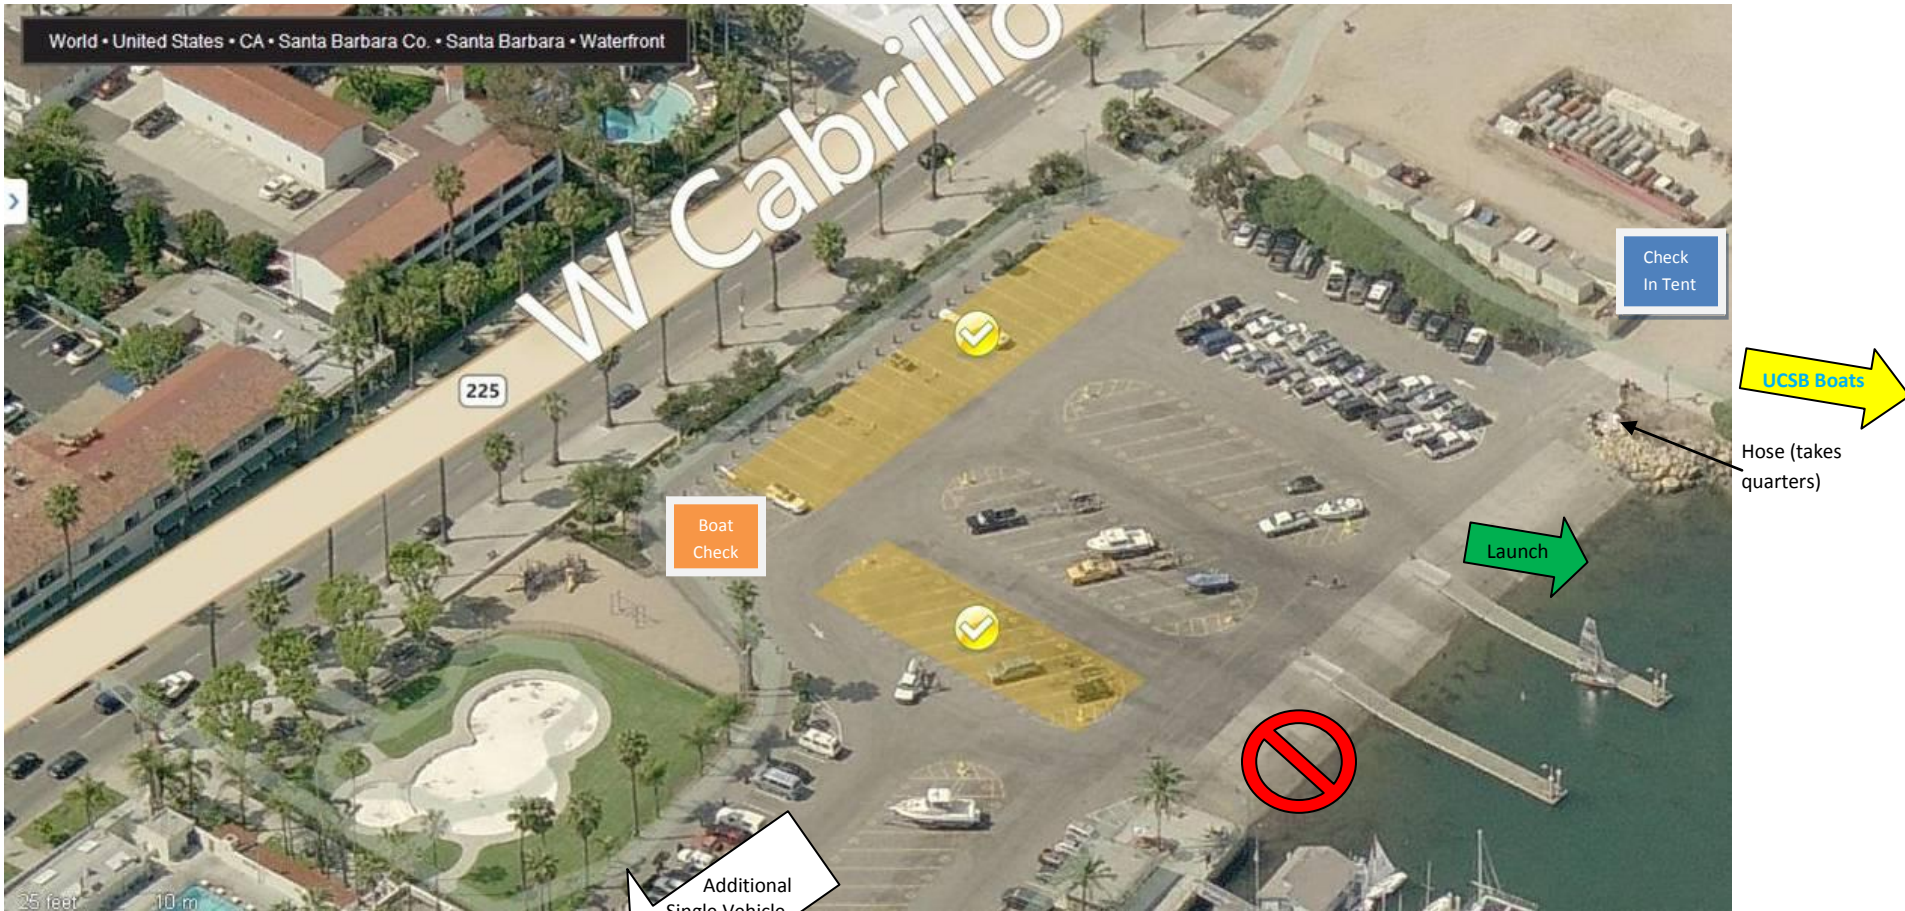

# Gaucha Regatta Parking Situation

- Yellow highlighted = Boat, Dolly, & Trailer Parking only.
- White marked parking spots = Single vehicle parking.
- Yellow marked parking spots = trailer or trailer + vehicle parking.

- Launch boats from east most ramps
- Keep all roadways clear. Rig and derig in yellow highlighted areas.
- Team meetings should happen on the beach, not in the roadways.