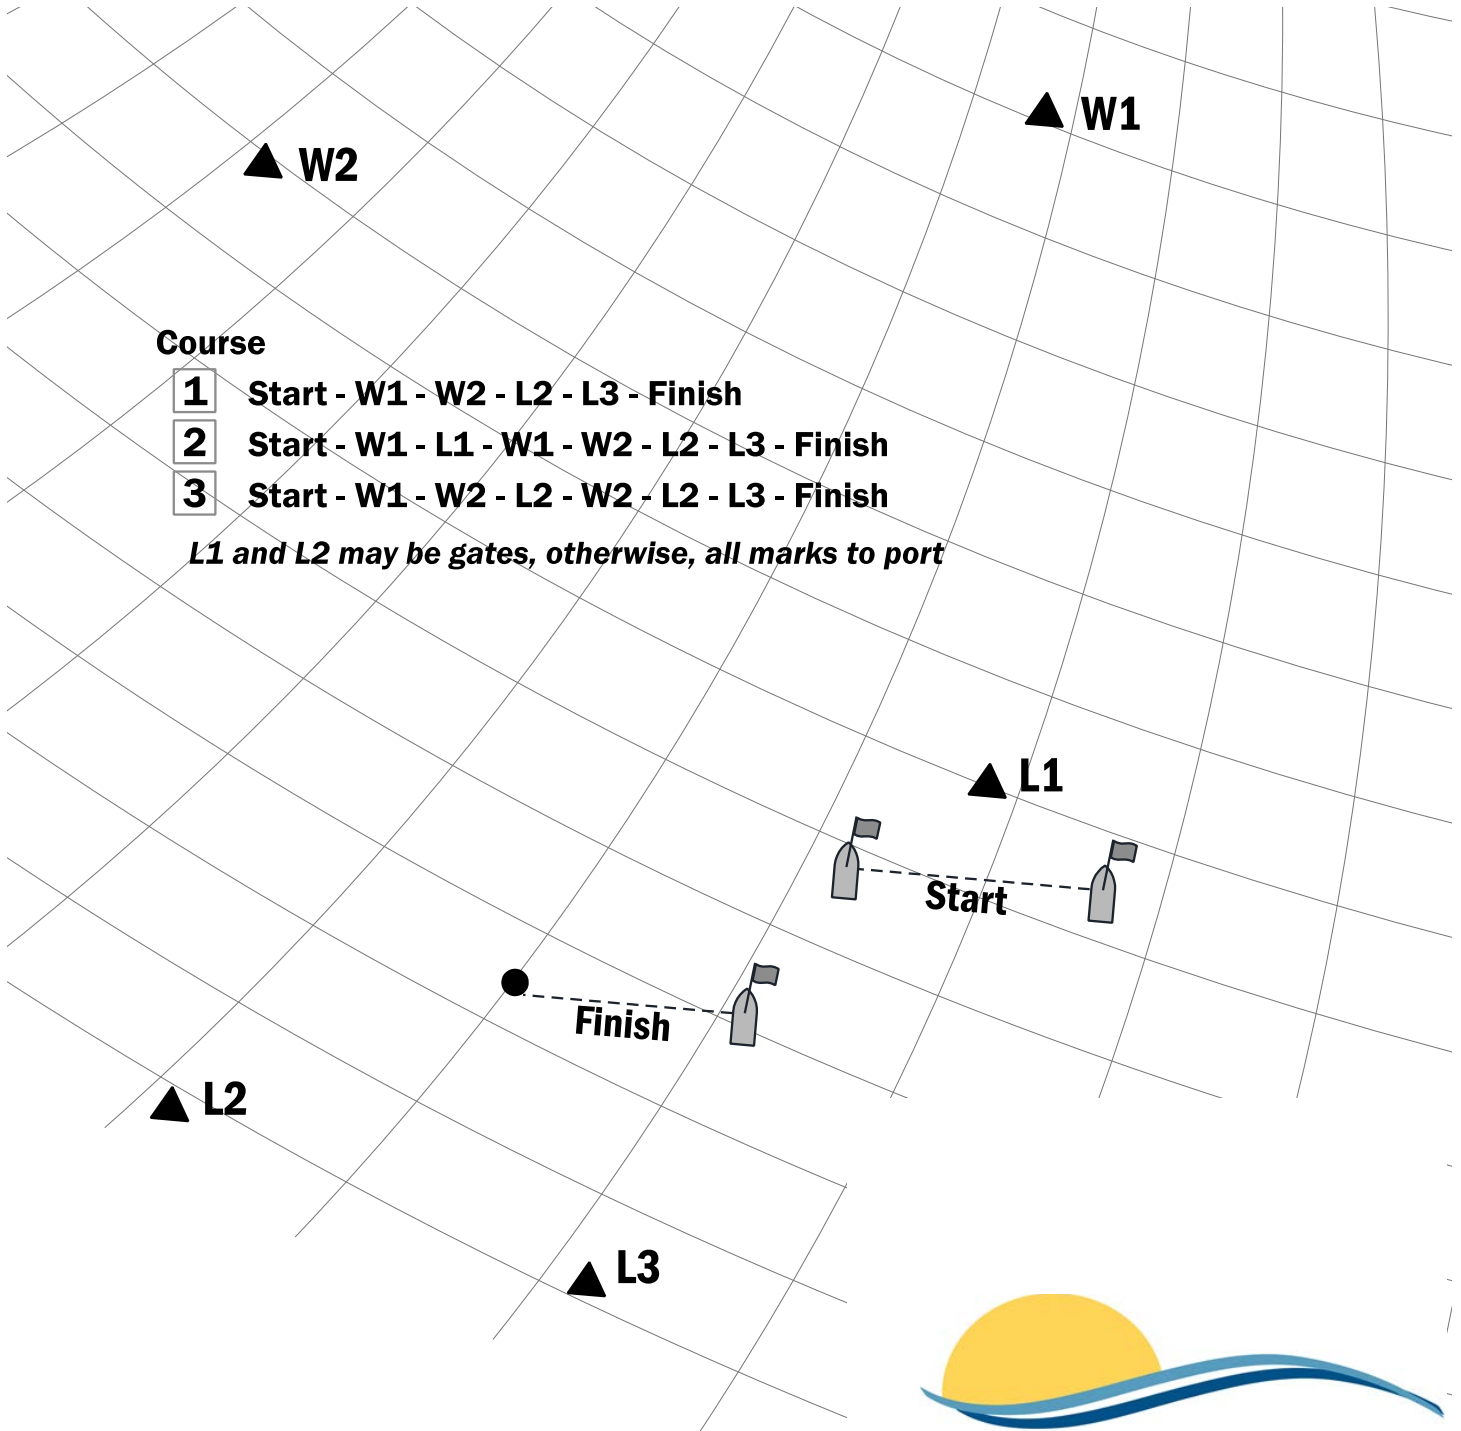

Appendix A

2024 Rose Bowl Regatta – Primary Courses

Course

- 1** Start - W1 - W2 - L2 - L3 - Finish
- 2** Start - W1 - L1 - W1 - W2 - L2 - L3 - Finish
- 3** Start - W1 - W2 - L2 - W2 - L2 - L3 - Finish

L1 and L2 may be gates, otherwise, all marks to port

LONG BEACH
THE AQUATIC CAPITAL OF AMERICA®

Appendix B

2024 Rose Bowl Regatta – Alternative Courses

Course 4

Course 5

Course 6

Course 7