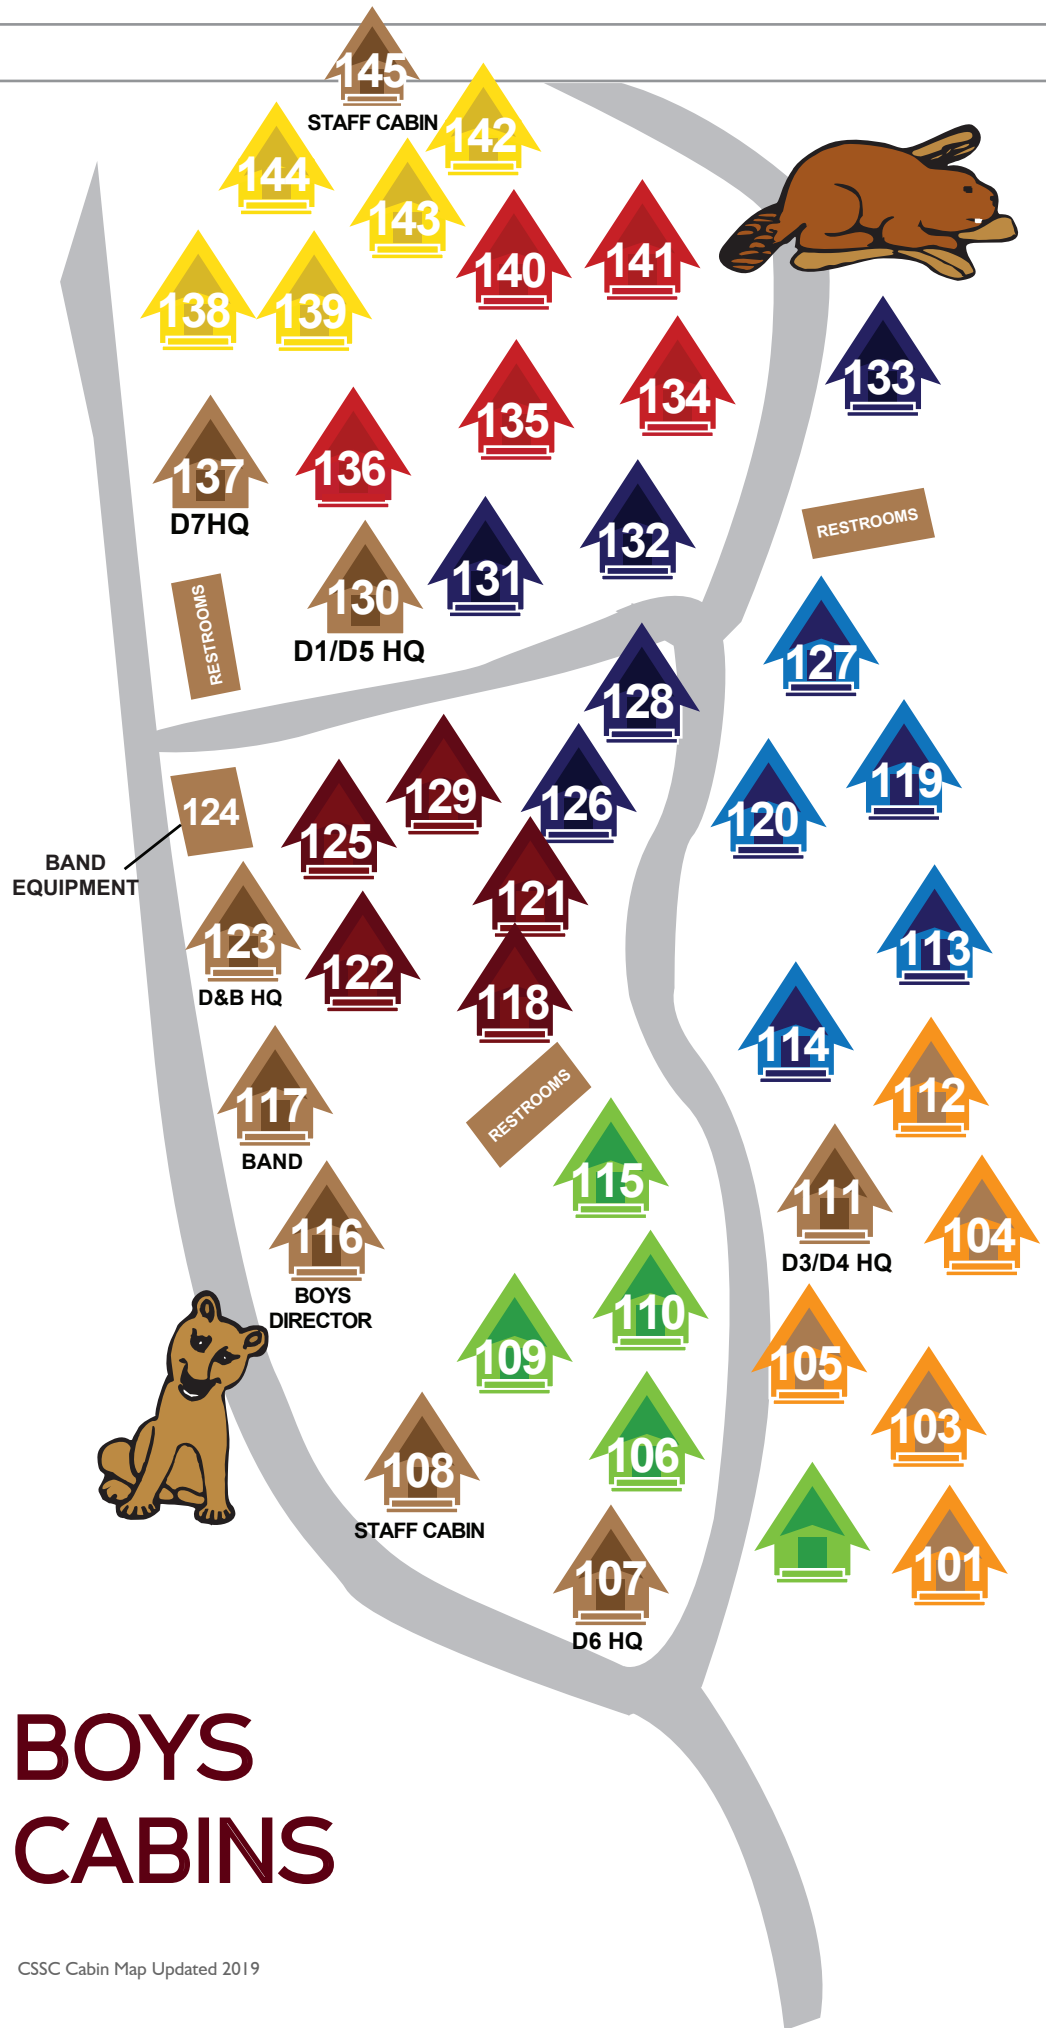

STATE ROAD 117

Parking Area

CARDINAL CREEK BRIDGE

STATE ROAD 10

SUMMER SCHOOL & CAMPS

WOODCRAFT CABIN MAP

AMPHITHEATER

BOYS CABINS

GIRLS CABINS