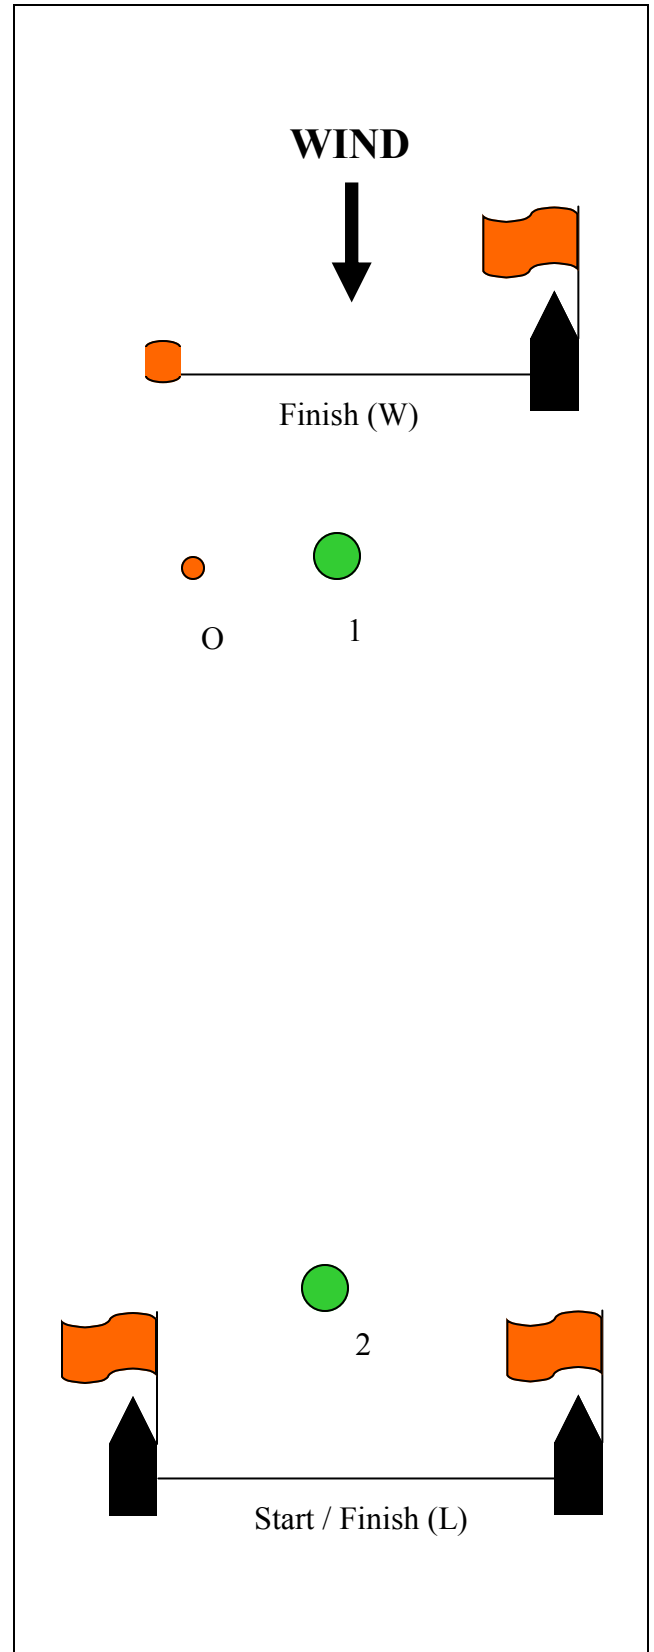

# 2016 Anteater Regatta Addendum A - Course Descriptions

No.	Course
1	Start-1-o-Finish (L)
2	Start-1-o-2-Finish (W)
3	Start-1-o-2-1-o-Finish (L)
4	Start-1-o-2-1-o-2-Finish (W)

Note: Not to Scale